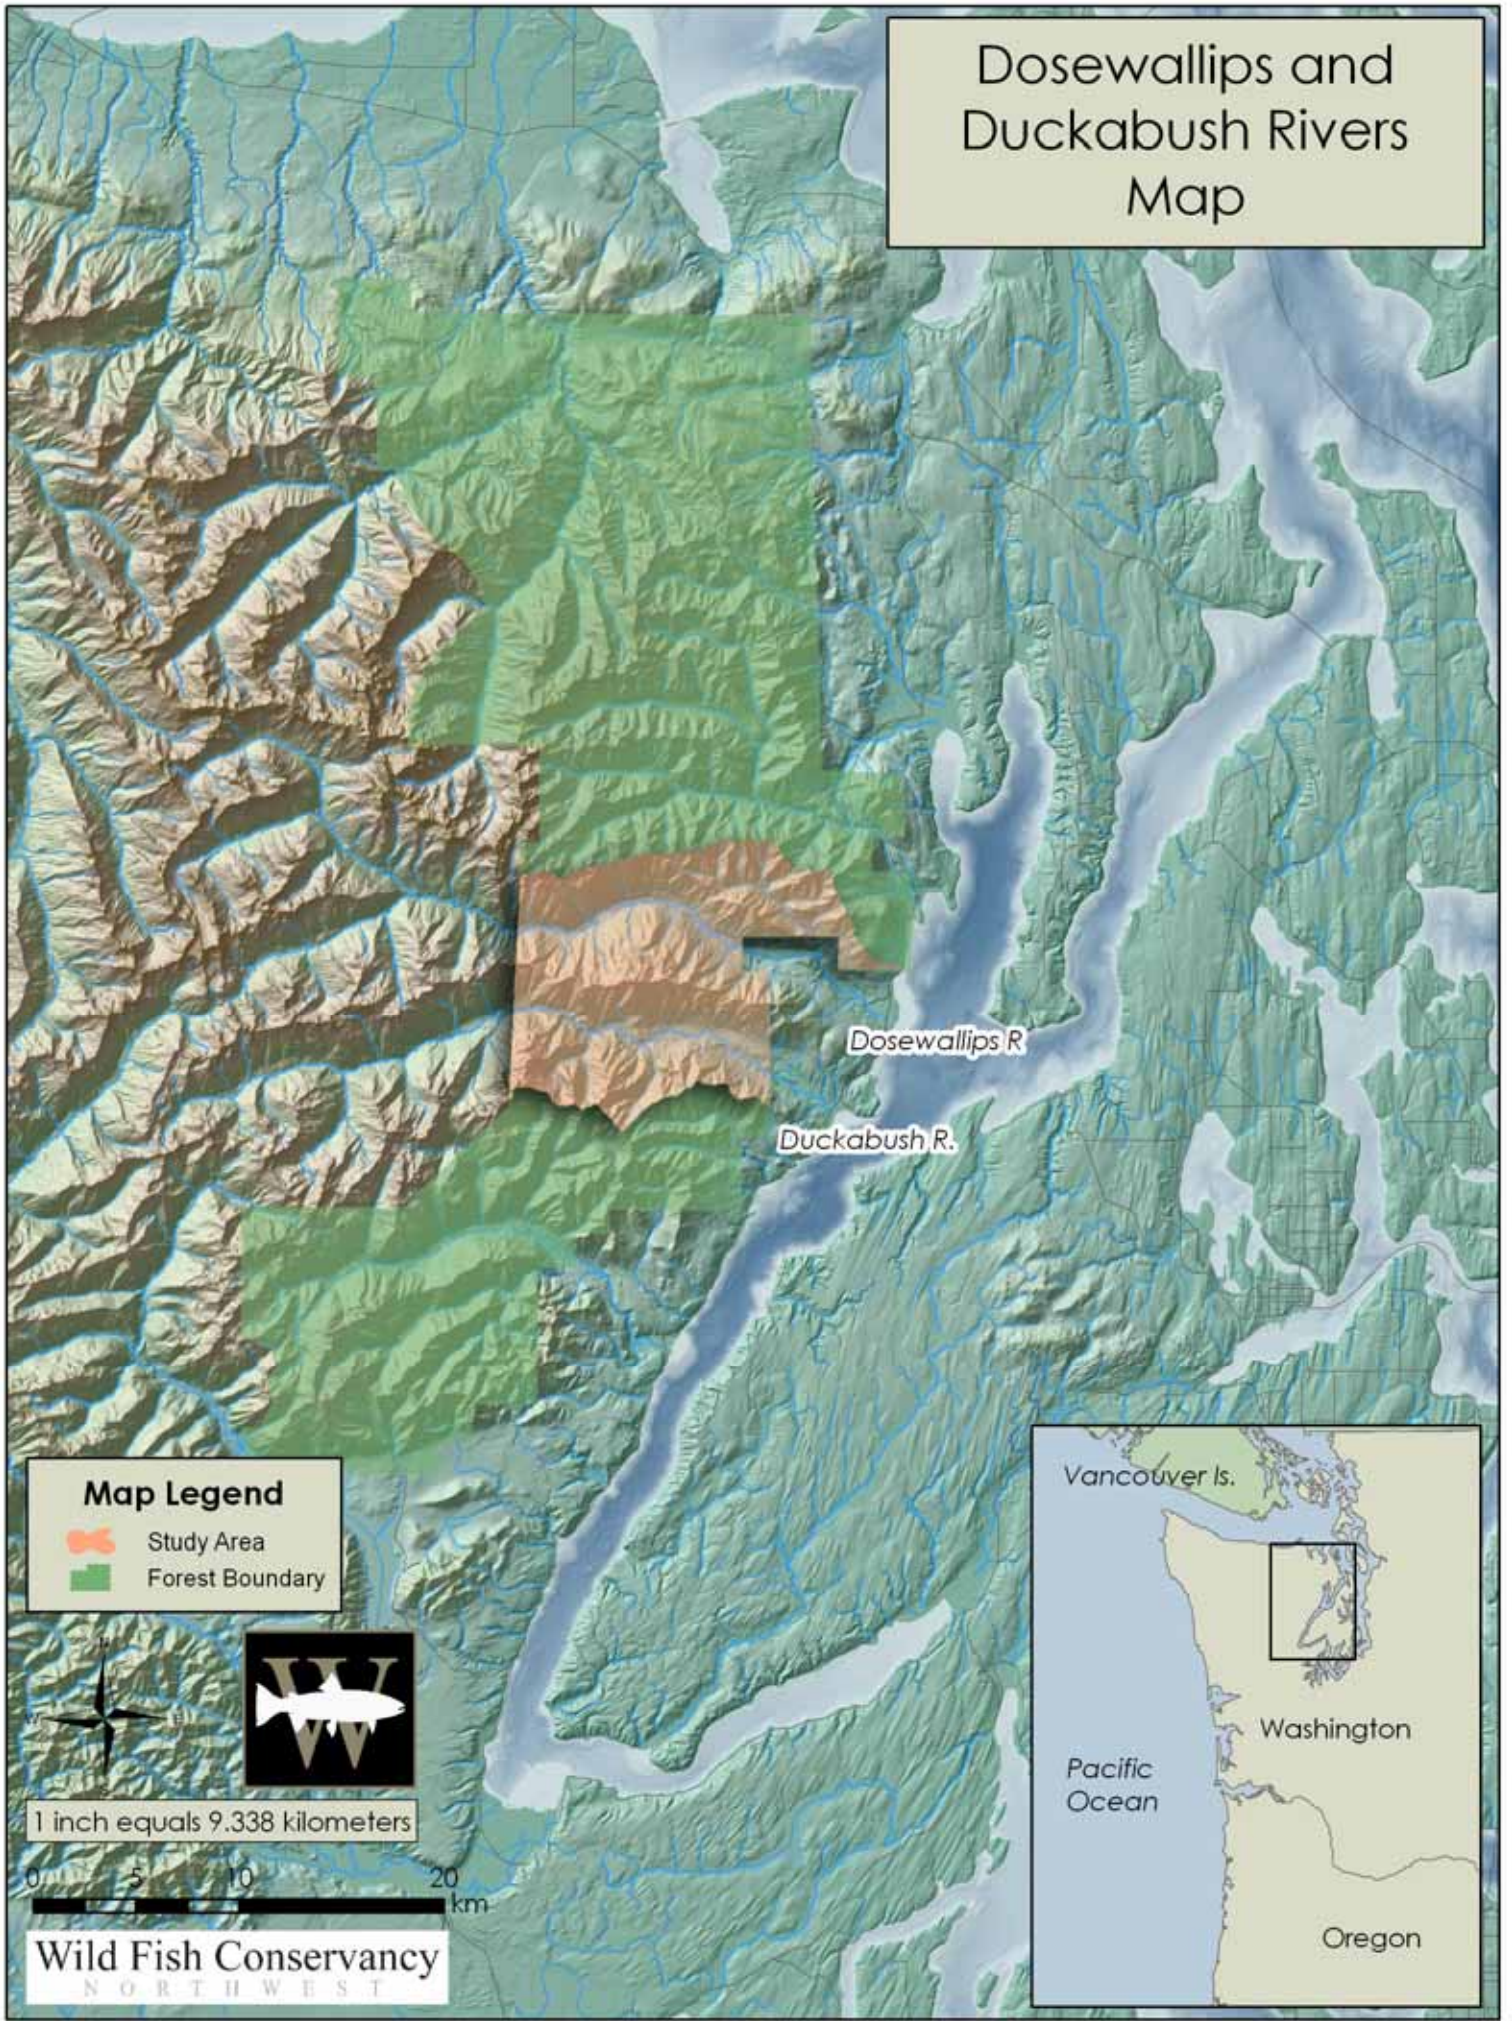

# Dosewallips and Duckabush Rivers Map

**Map Legend**

-  Study Area
-  Forest Boundary

1 inch equals 9.338 kilometers

0 5 10 20 km

**Wild Fish Conservancy**  
NORTHWEST